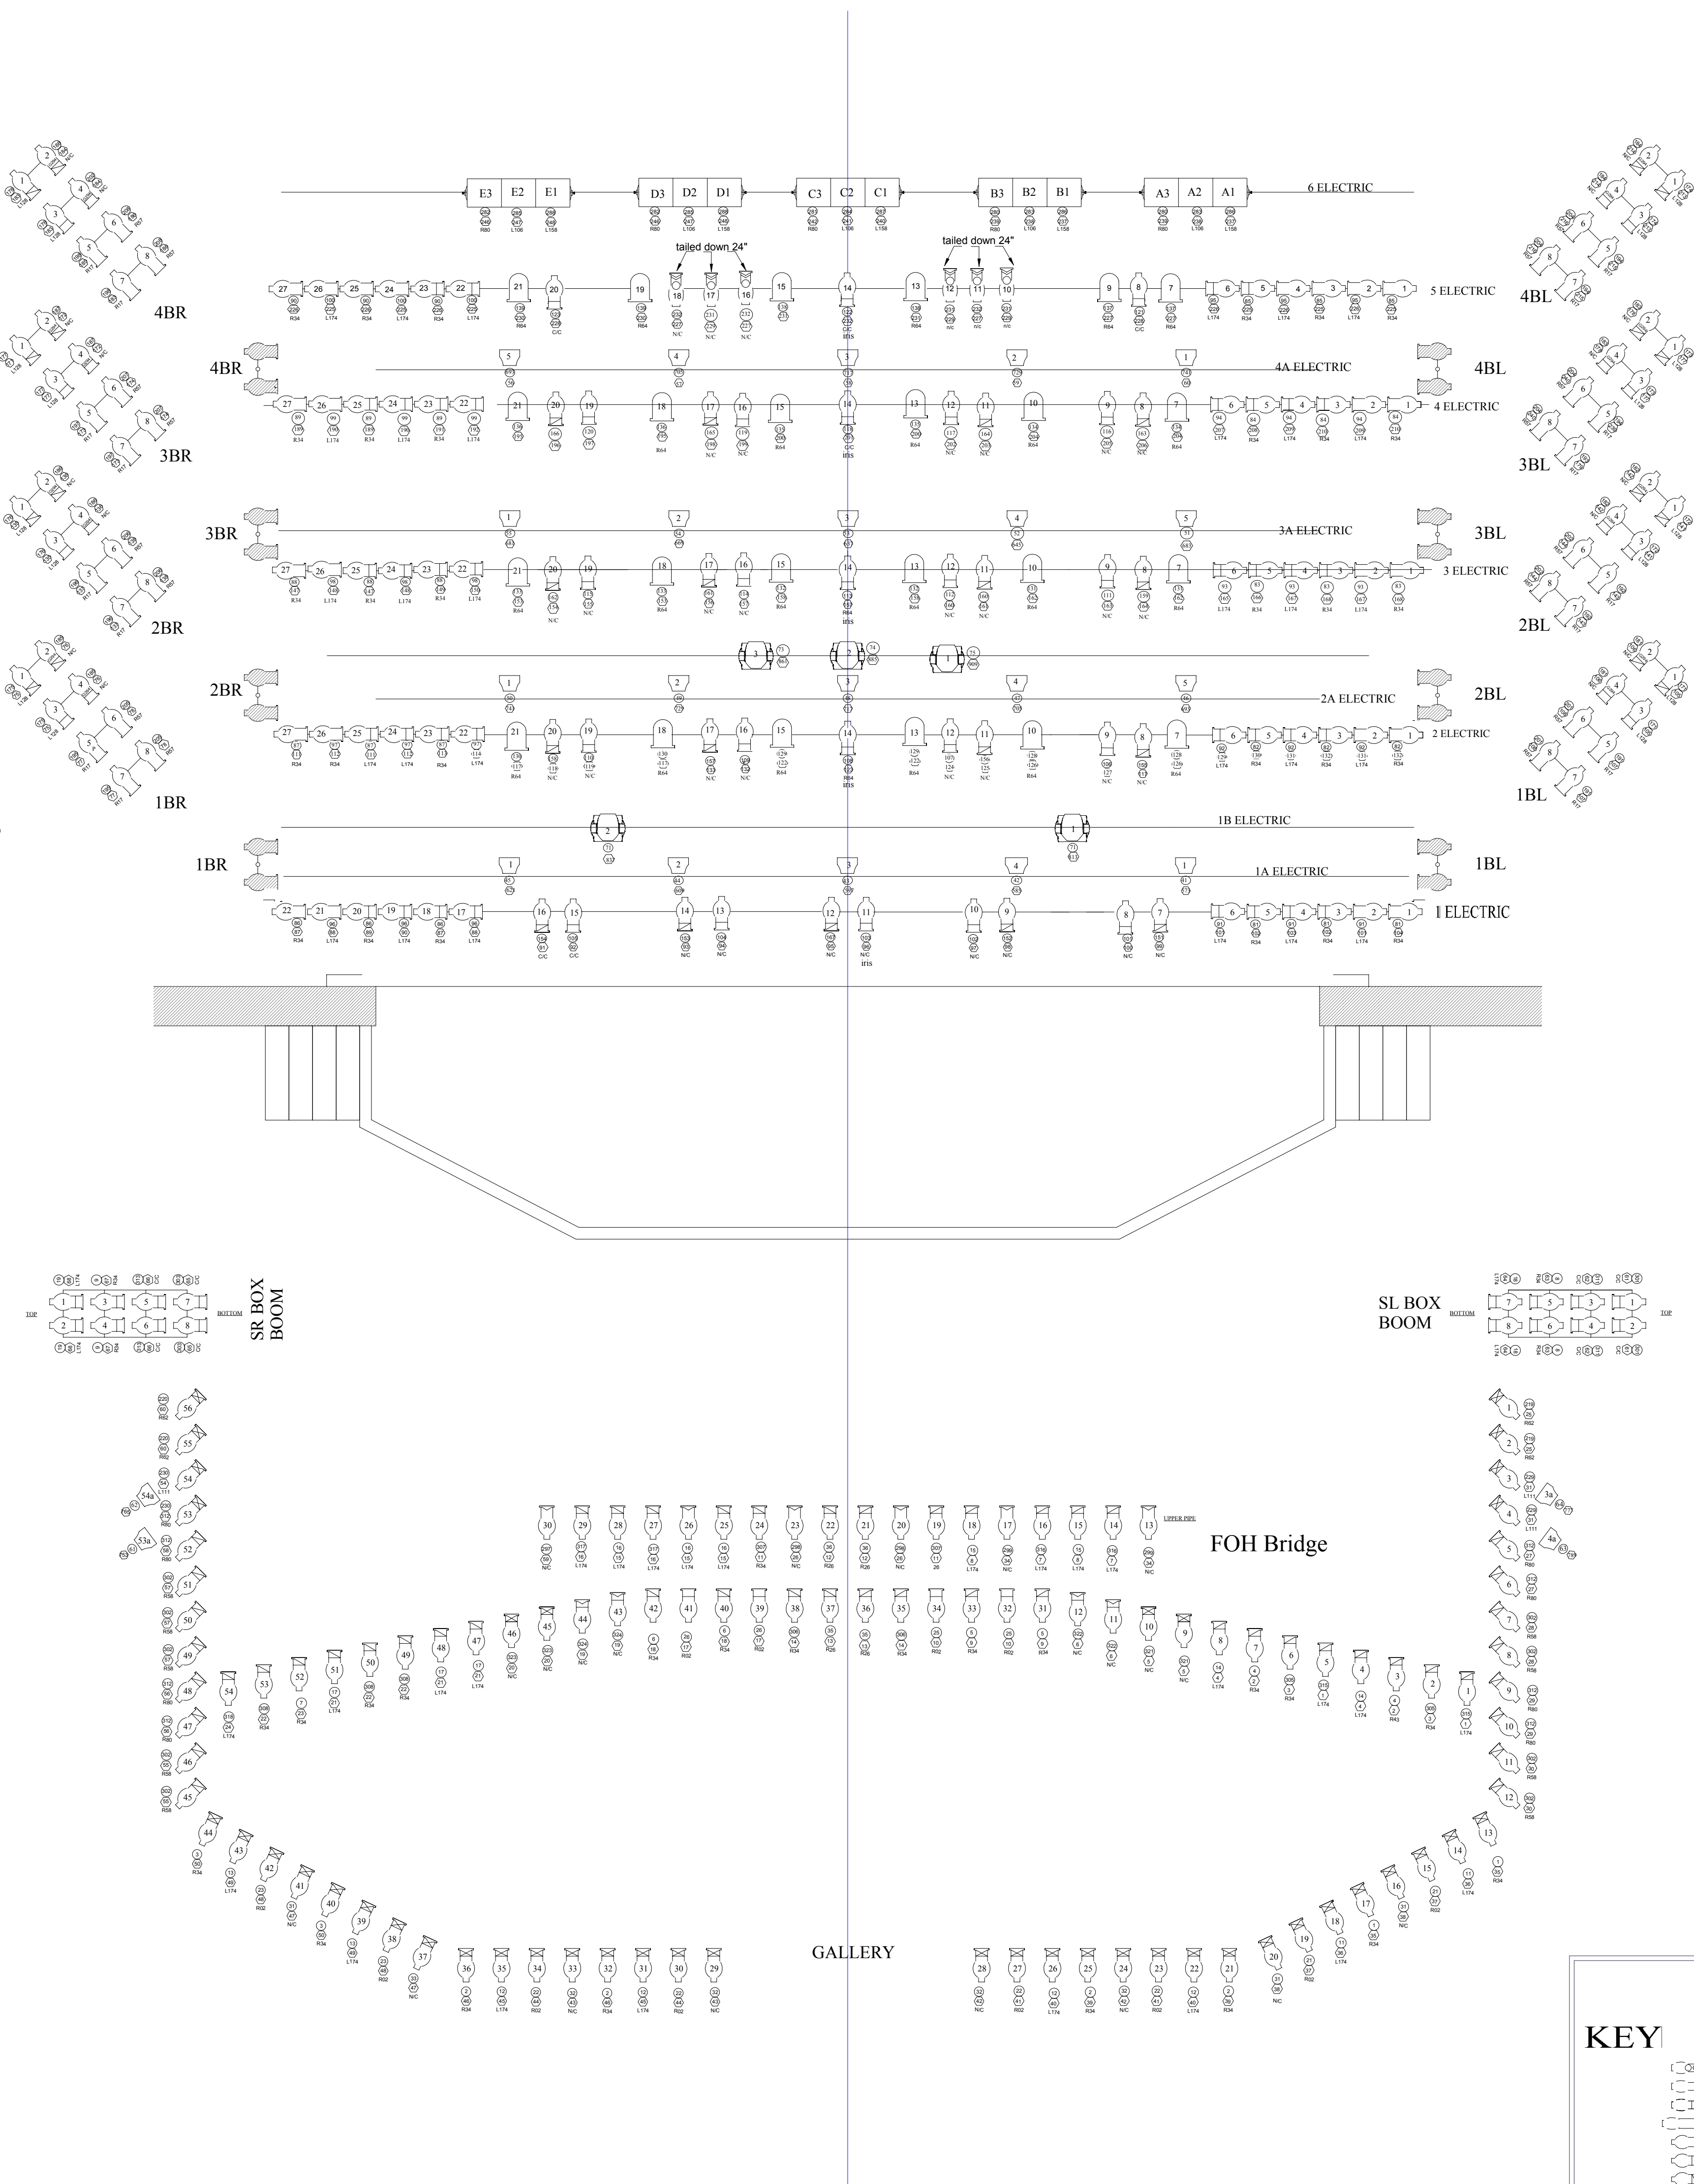

- 73
- 72
- 71 Blackout drop
- 70
- 69 #6 legs
- 68
- 67
- 66
- 65
- 64
- 63 #6 electric
- 62
- 61 Black traveler
- 60
- 59 #6 black border
- 58
- 57 #5 electric helper
- 56 #5 electric
- 55
- 54 Cye
- 53 #5 legs
- 52 #3 border
- 51
- 50
- 49
- 48
- 47 #4A electric
- 46
- 45
- 44 #4 electric
- 43
- 42
- 41 #4 legs
- 40 #4 border
- 39
- 38
- 37
- 36
- 35
- 34 #3A electric
- 33
- 32
- 31 #3 electric
- 30
- 29 Blackout drop
- 28 Black scrim
- 27 #3 legs
- 26 #3 border
- 25
- 24 #2b Electric (movers)
- 23
- 22
- 21
- 20 #2A Electric
- 19
- 18
- 17 #2 electric
- 16
- 15 #2 legs
- 14 #2 border
- 13
- 12
- 11
- 10 #1B Electric (Movers)
- 9
- 8
- 7 #1A Electric
- 6
- 5
- 4 #1 electric
- 3 #1 legs
- 2 Chair Mus
- 1 #1 border
- Act curtain
- Smoke pocket

KEY

| | |
|--|--------------------------------|
| | PAR 64 |
| | Colortran 50 deg |
| | Colortran 20 deg |
| | Colortran 15 deg |
| | Colortran 10 deg |
| | Colortran 5 deg |
| | ETC 4250 |
| | ETC 426 |
| | ETC 436 |
| | ETC 450 |
| | Colortran LED PAR |
| | Elaton Saturn Spot CMY Pro |
| | Altman Sky Cye 1 and 3 curtain |

**Broward Center for the Performing Arts
Amaturio Theater Light Plot
revised November 19, 2015**

scale: 1/4" = 1'-0"